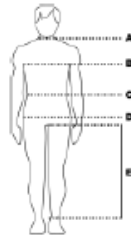

ASHBURY COLLEGE SCHOOL

SIZING CHART

FOR PARENTS WHO ARE UNFAMILIAR WITH TOP MARKS SIZING, WE PROVIDE BELOW A SIZING CHART AS A GUIDELINE FOR YOU TO DETERMINE YOUR CHILD'S SIZING. WE RECOMMEND THAT YOU COMPLETE THE BASIC MEASUREMENT TABLE INDICATED BELOW.

TO INSURE A PROPER FIT, MEASURE YOUR CHILD CAREFULLY - KEEP TAPE FIRM BUT NOT TIGHT.

- HEIGHT:** STAND WITHOUT SHOES AGAINST THE WALL - MEASURE FROM TOP OF HEAD TO THE FLOOR
CHEST: MEASURE AROUND FULLEST PART OF THE CHEST
WAIST: MEASURE AROUND NARROWEST PART OF THE WAIST
HIPS: MEASURE AROUND THE FULLEST PART OF HIPS
INSEAM: LAY PANTS OF A FAVOURABLE LENGTH ON A FLAT SURFACE - MEASURE ALONG INSEAM FROM CROTCH TO BOTTOM OF LEG

MY CHILD'S MEASUREMENTS (IN INCHES) ARE:

AGE:	
MALE	
HEIGHT:	
WEIGHT:	
NECK:A	
CHEST:B	
WAIST:C	
HIPS:D	
INSEAM:E	

REGARDING WAIST : C
 MEASURE AROUND WAIST (MAYBE LOWER) - WHERE YOU NORMALLY WEAR YOUR PANTS.

SIZE	JUNIOR SIZES								ADULT SIZES					
	JS		JM		JL		JXL		AXS	AS	AM	AL	AXL	AXXL
HEIGHT	7	8	10	12	14	16	18	20	61	62	65	68	71	71+
CHEST	24	25	26	27	29	31	32	33	33	35	38	41	44	45
WAIST	22	23	24	25	26	27	28	29	27-28	28-29	30-32	32-34	34-36	36-38
HIPS	25	26	27	29	31	33	35	36	36	37	38	40	42	44
INSEAM	23	25	27	28	29	30	31	31	34	34	34	34	34	34